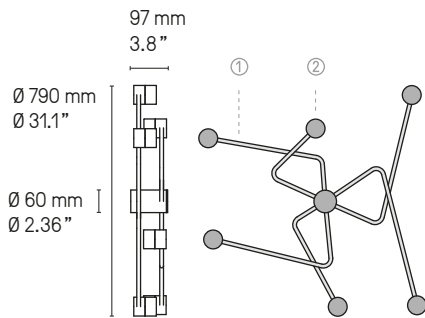

Finitions
Finishes ①

Détails page 222

Finitions
Finishes ②

● Laiton satiné
SB Satin brass

● Graphite satiné
SG Satin graphite

● Nickel satiné
SN Satin nickel

● Laiton satiné
SB Satin brass

● Graphite satiné
SG Satin graphite

● Nickel satiné
SN Satin nickel

● Cuivre satiné
SC Satin copper

Matériaux
Material

Laiton massif
Solid Brass

Verre triplex opale soufflé bouche
Opal triplex mouth-blown glass

Source
Lamping

LED intégrée 6 x 120 lm 3000° K
Integrated LED 6 x 120 lm 3000° K

Alimentation intégrée fournie
Integrated power supply included
ou - or

Alimentation séparée fournie
Remote power supply included

Variation. Veuillez nous contacter
Dimming. Please, contact us

Designer

Émilie Cathelineau

Alimentation intégrée
Integrated power supply