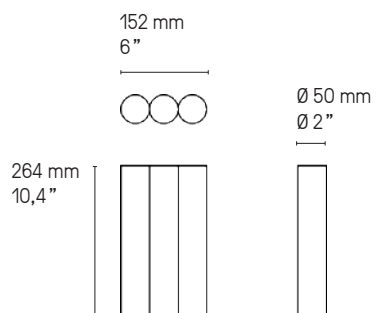

Applique – Wall light Gamma

1 x Tube laiton - 2 x Tubes diffuseurs
1 x Brass tube - 2 x Diffuser tubes

Applique-Wall light
Gamma SG