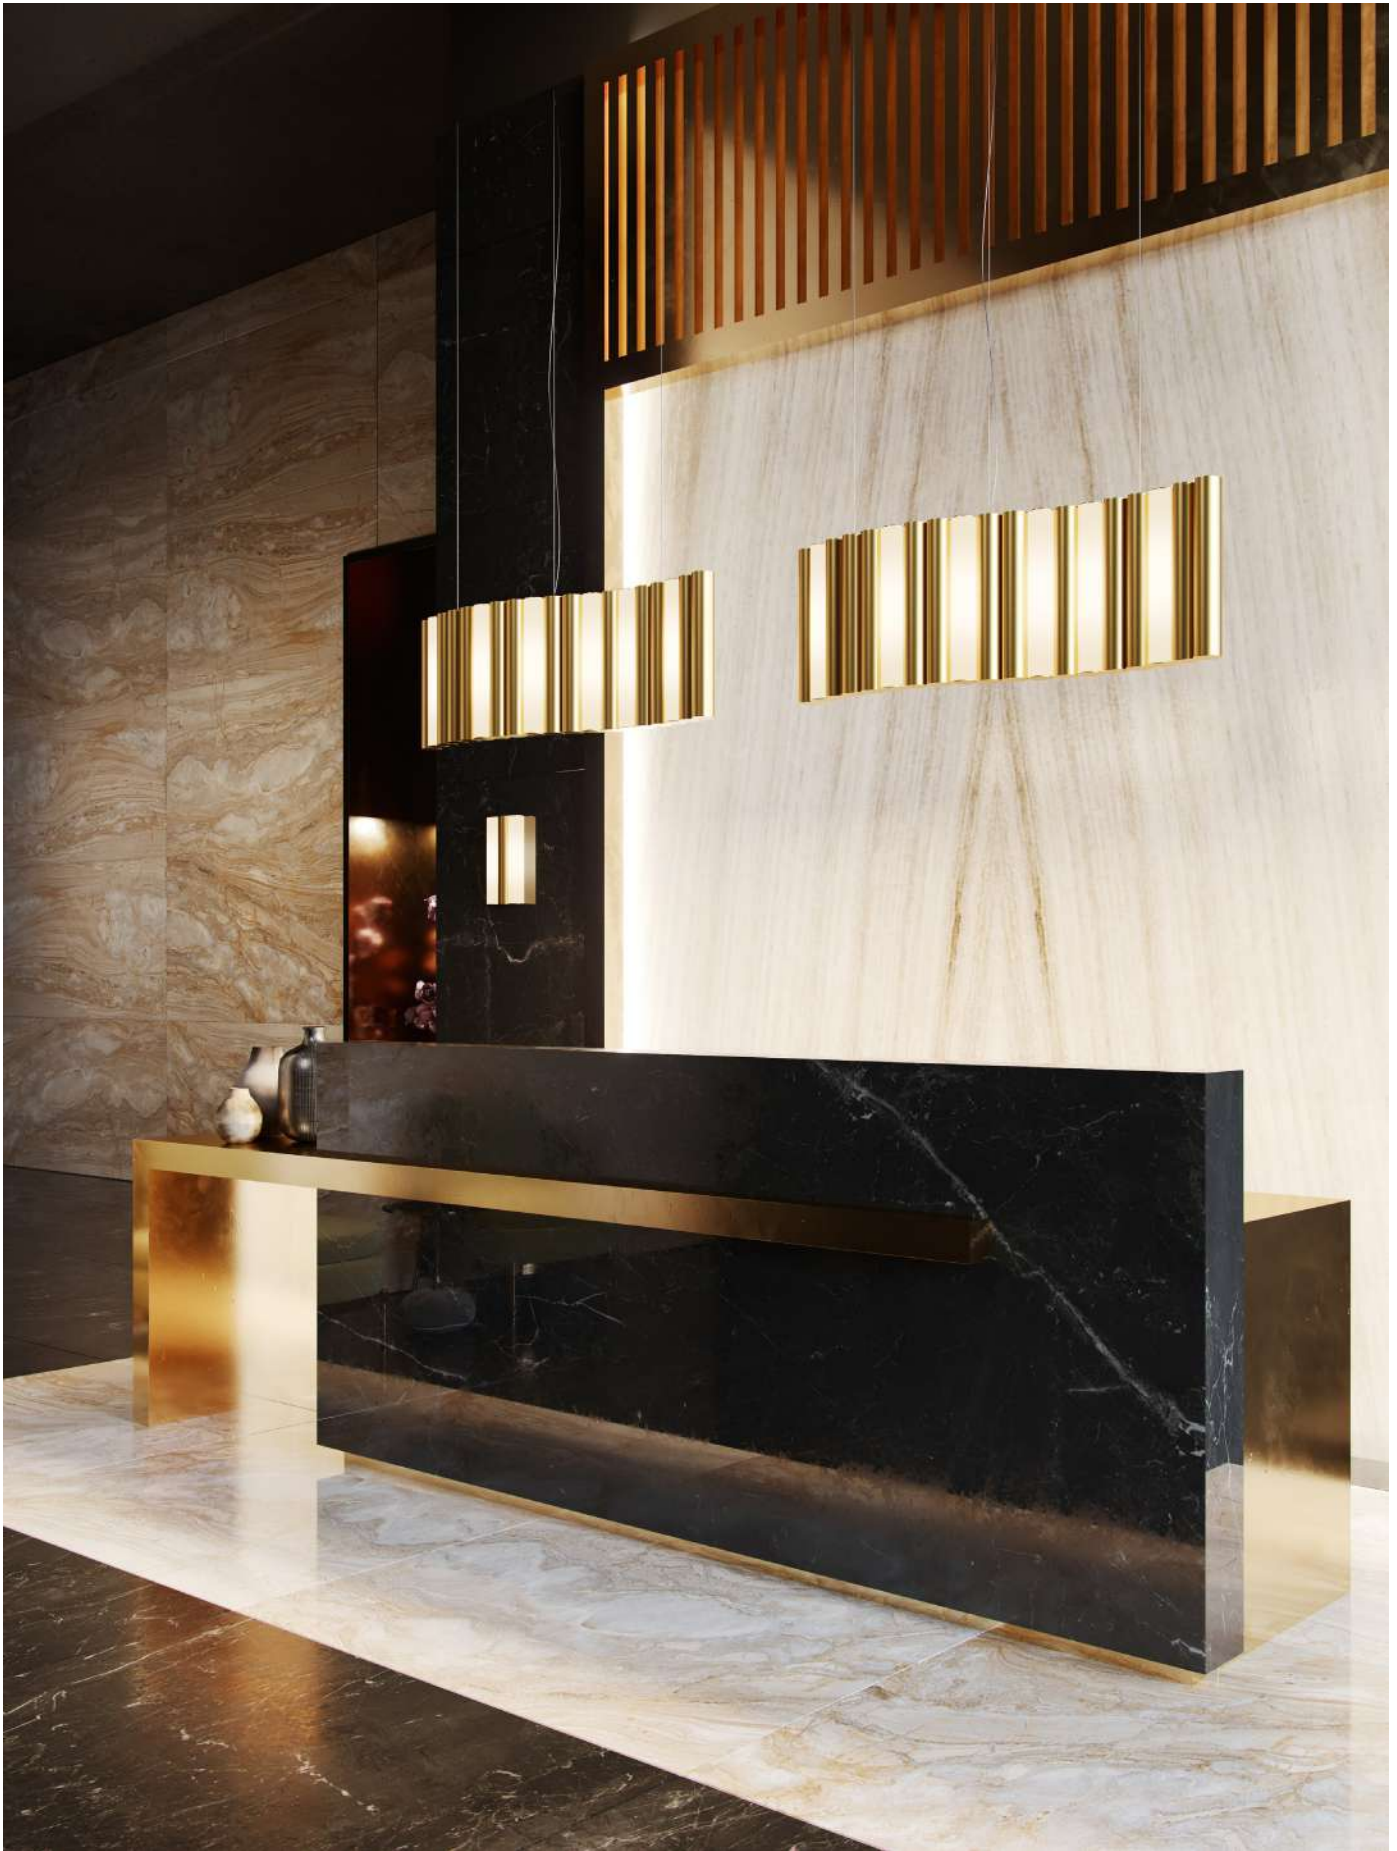

GAMMA

GAMMA est un système graphique et versatile. C'est à partir de tubes métalliques et de cylindres blancs opalins, multipliés, que s'agence ainsi toute une gamme de luminaires

GAMMA is a striking and versatile lighting system. The design of this collection is based on the multiplication of metal tubes and opal white luminous cylinders, assembled like a chain.

Metal cable and transparent electric cable
The standard height of the cables is 2 meters (79") but can be adjusted to less during installation.

**Source
Lamping****Applique – Wall light Gamma**

LED intégrée 600 lm 2700°K
Integrated LED 600 lm 2700°K