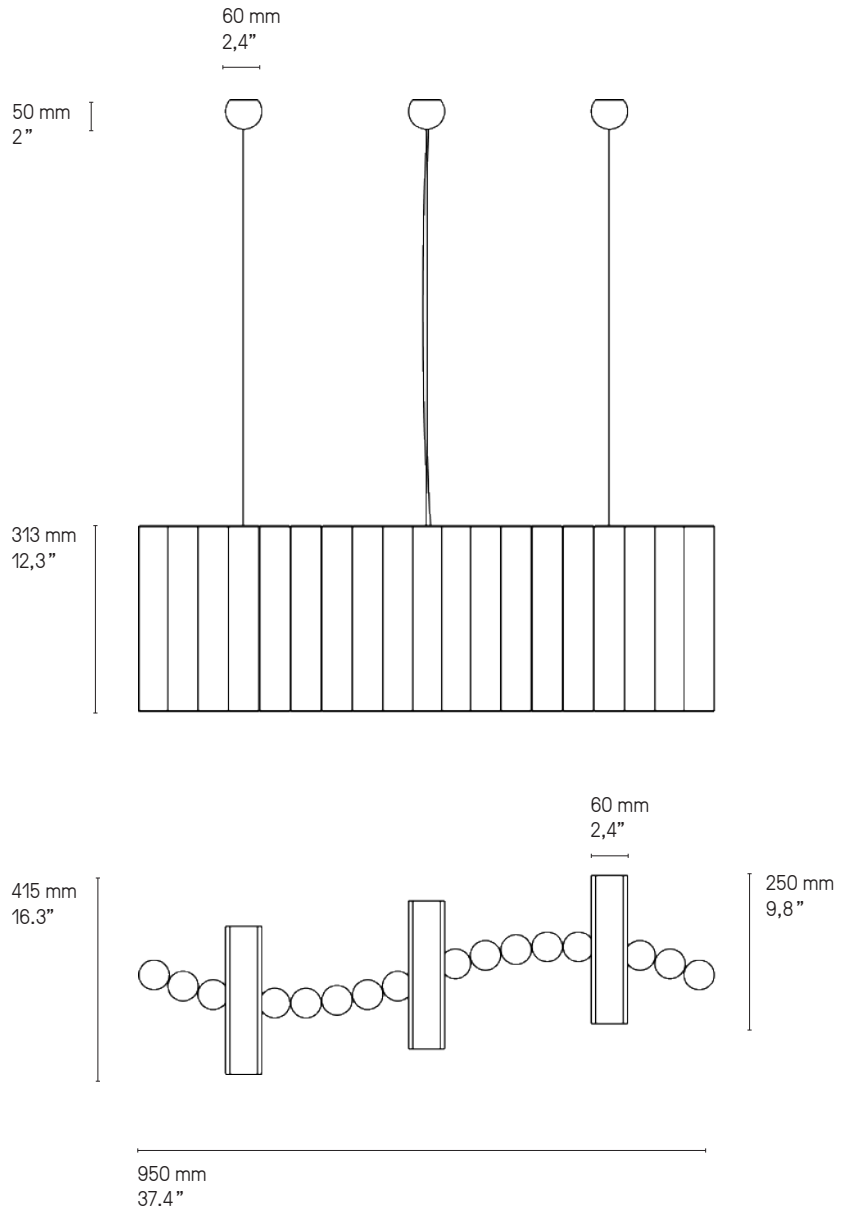

Metal cable and transparent electric cable
The standard height of the cables is 2 meters (79") but can be adjusted to less during installation.

**Source
Lamping****Applique – Wall light Gamma**

LED intégrée 600 lm 2700°K
Integrated LED 600 lm 2700°K

Applique-Wall light
 Gamma SG

Suspension – Pendant Gamma L 5

3 x Tubes laiton - 2 x Tubes diffuseurs
 3 x Brass tubes - 2 x Diffuser tubes

Suspension – Pendant Gamma L 19

13 x Tubes laiton - 6 x Tubes diffuseurs
 13 x Brass tubes - 6 x Diffuser tubes