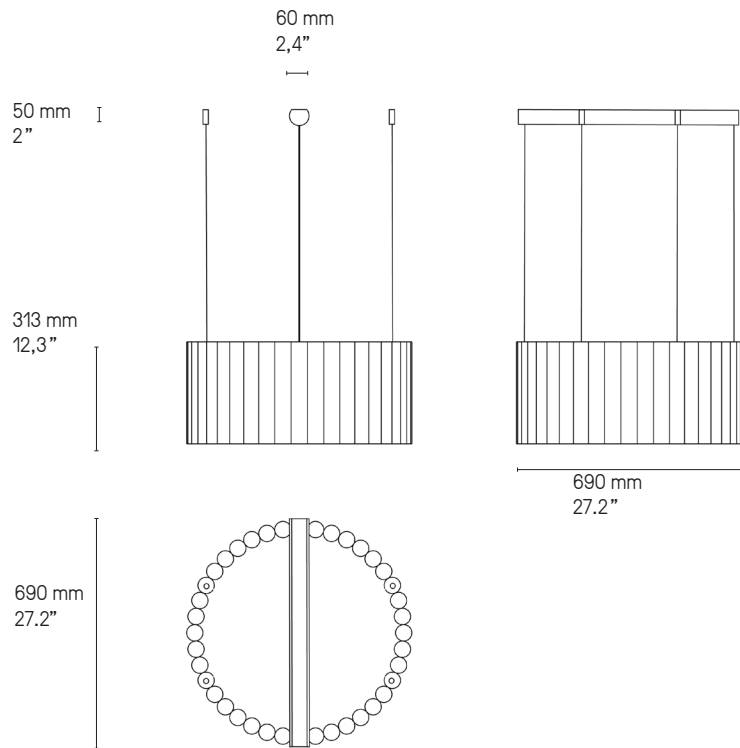

Suspension – Pendant Gamma R 40

27 x Tubes laiton - 13 x Tubes diffuseurs
27 x Brass tubes - 13 x Diffuser tubes