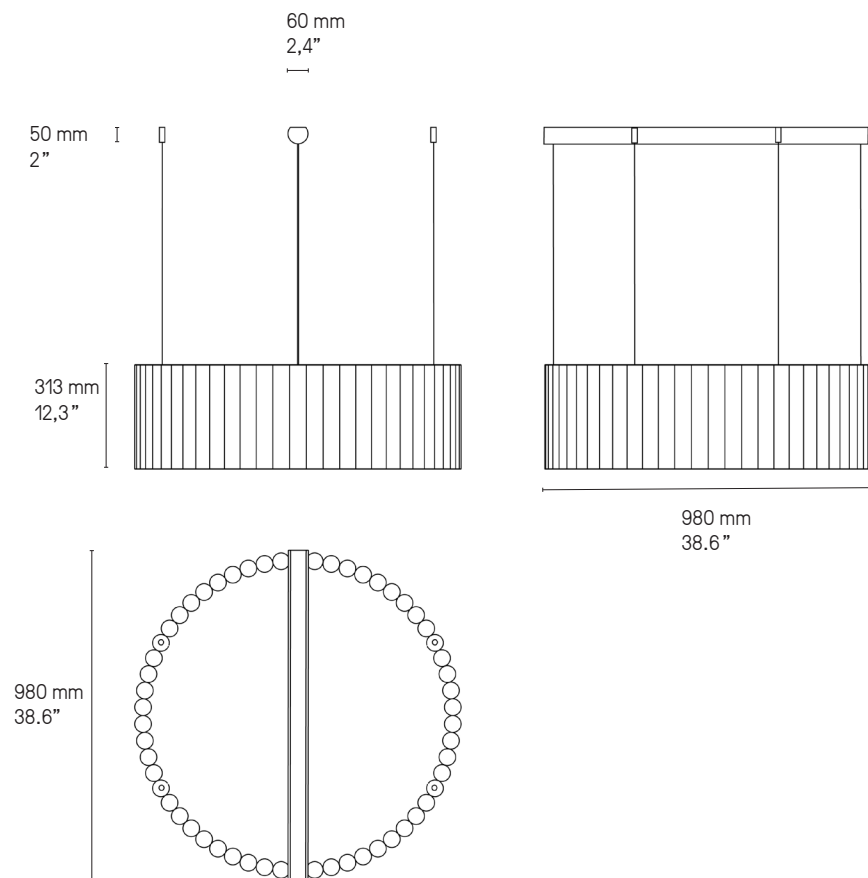

Suspension – Pendant Gamma R 58

40 x Tubes laiton - 18 x Tubes diffuseurs
40 x Brass tubes - 18 x Diffuser tubes