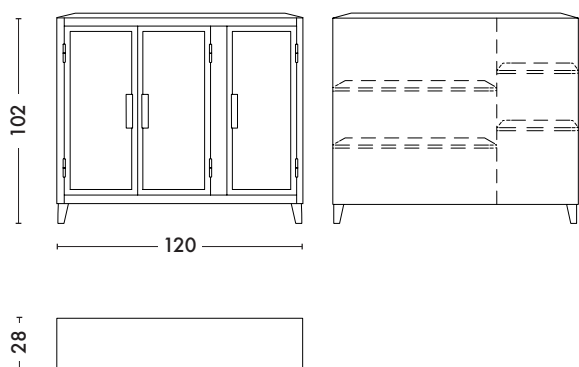

Mini room, maxi storage! The B3 low perforated Slim is the must-have shallow cabinet for storing all kinds of things: crockery, linen, books, accessories, etc...

Composed of 2 large and 2 small removable and adjustable shelves, it offers a large storage capacity and can be adapted to the height of your objects.

**** Optional painted steel handle***

- Available in ESSENTIAL and TRENDED color charts
- Contains 2 large and 2 small removable and adjustable shelves
- Possibility to purchase a set of 2 additional shelves

TOLIX®

B3 Bas perforé Slim

Designed by Chantal Andriot

Product specifications

Designer	Chantal Andriot
Use	TOLIX® maison
Material	Steel - oak handle (painted steel handle optional)
Finishes / Colors	Available in the colors and finishes of the color charts ESSENTIELS and TENDANCES
Weight	39.9 kg
	2 long and 2 small shelves included. Extra set of 2 shelves are available.

Dimensions

LENGTH	120 cm
DEPTH	28 cm
HEIGHT	102 cm

Tolix® Essentiels

Tolix® Tendances

TOLIX®