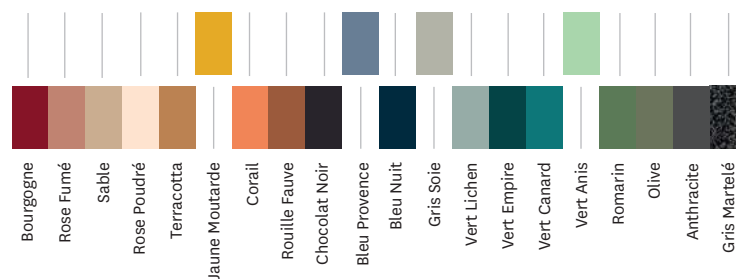

Tolix® Tendances