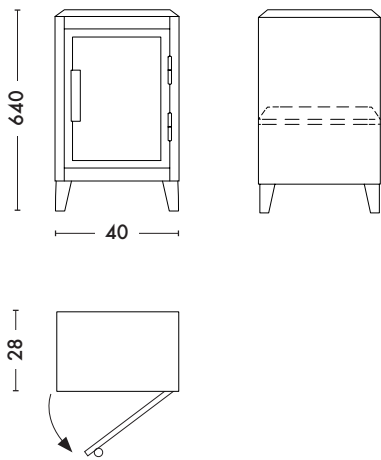

B1 H64 perforé Slim

Designed by TOLIX®

Door opening right

Product specifications

Designer	Chantal Andriot
Use	TOLIX® maison
Material	Steel - oak handle (painted steel handle optional)
Finishes / Colors	Available in the colors and finishes of the color charts ESSENTIELS and TENDANCES
Weight	10.5 kg
	One shelf included

Dimensions

LENGTH	40 cm
DEPTH	28 cm
HEIGHT	64 cm

Product reference

	WOOD HANDLE
B1 H64 SLIM Opening to the right (handle on the left)	Ref. 08287

Tolix® Essentiels

MAT	
MAT FINE TEXTURE	

Tolix® Tendances

TOLIX®