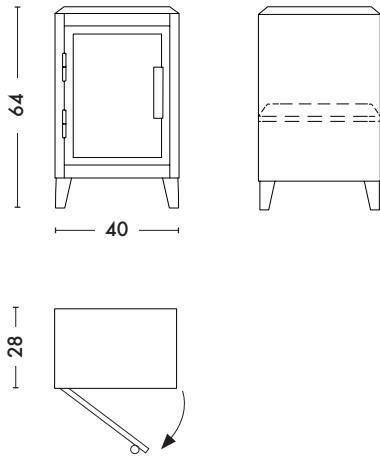

B1 H64 perforé Slim

Designed by Chantal Andriot

Door opening left

Product specifications

Designer	Chantal Andriot
Use	TOLIX® maison
Material	Steel - oak handle (painted steel handle optional)
Finishes / Colors	Available in the colors and finishes of the color charts ESSENTIELS and TENDANCES
Weight	10.5 kg
	One shelf included

Dimensions

LENGTH	40 cm
DEPTH	28 cm
HEIGHT	64 cm

Product reference

	WOOD HANDLE
B1 H64 SLIM Opening to the left (handle on the right)	Ref. o8288

Tolix® Essentiels

MAT	
MAT FINE TEXTURE	
	Blanc Ivoire Gris de Paris Citron Potiron Poivron Piment Bleu Océan Gris Souris Noir

Tolix® Tendances

Bourgogne Rose Fumé Sable Rose Poudré Terracotta Jaune Moutarde Corail Rouille Fauve Chocolat Noir Bleu Provence Bleu Nuit Gris Soie Vert Lichen Vert Empire Vert Canard Vert Anis Romarin Olive Anthracite Gris Martelé

TOLIX®