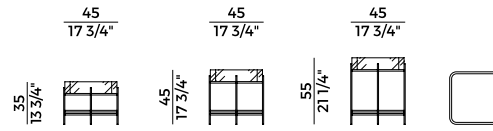

872/TQ
tavolino \ coffee table