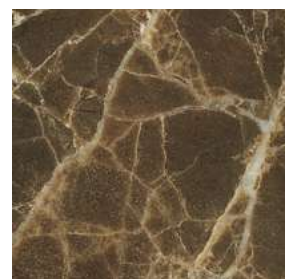

Base finishes

Metallo \ *Metal*

Verniciato Antracite Goffrato \
Anthracite Embossed Lacquered

Ottone Brunito \
Bronzed Brass

Finiture cornice \

Frame finishes

Frassino \ *Ash*

SG
Anilina Beige \
Beige Aniline

SC
Biscotto \
Biscuit

HJ
Moka \
Moka

HK
Grigio Plumbeo \
Dark Grey

HL
Wengé \
Wengé

HP
Carbone \
Carbon

Finiture \ *Finishes*

Finiture piano \

Top finishes

Vetro \ *Glass*

Vetro retro verniciato \
Back-painted glass

Per la colorazione del vetro retro verniciato fare riferimento alla cartella RAL.
For the back-painted glass refer to RAL colors.

Marmo \ *Marble*

Bianco Carrara Opaco \
Matt White Carrara

Bianco Carrara Lucido \
Glossy White Carrara

Dark Emperador \
Dark Emperador

Iron Silver \
Iron Silver

Grigio Carnico \
Grigio Carnico

**Collezione Tray **
Tray collection