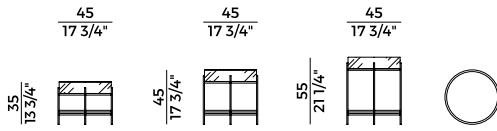

**Collezione Tray **
Tray collection

Famiglia di tavolini con struttura in metallo verniciato. Cornice in frassino. Piano in marmo o in vetro retro verniciato. Finiture di collezione.

Family of small tables with painted metal base. Ash frame. Top in marble or in back-painted glass. Finishes as per collection.

872/TC
tavolino \ coffee table