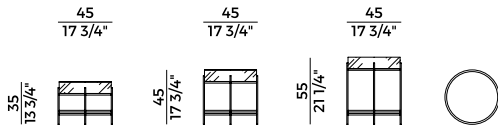

Collezione Tray \
Tray collection

Famiglia di tavolini con struttura in metallo verniciato. Cornice in frassino. Piano in marmo o in vetro retroverniciato. Finiture di collezione.

Family of small tables with painted metal base. Ash frame. Top in marble or in back-painted glass. Finishes as per collection.

872/TC
tavolino \ coffee table