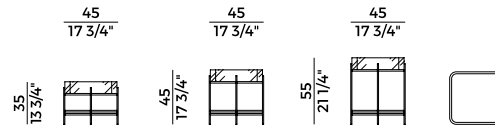

872/TQ
tavolino \ coffee table