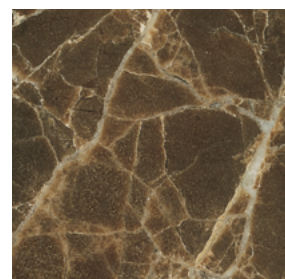

Frassino \ *Ash*

SG
Anilina Beige \
Beige Aniline

SC
Biscotto \
Biscuit

HJ
Moka \
Moka

HK
Grigio Plumbeo \
Dark Grey

HL
Wengé \
Wengé

HP
Carbone \
Carbon

Finiture \ *Finishes*

Finiture piano \

Top finishes

Vetro \ *Glass*

Vetro retro verniciato \
Back-painted glass

Per la colorazione del vetro retro verniciato fare riferimento alla cartella RAL.
For the back-painted glass refer to RAL colors.

Marmo \ *Marble*

Bianco Carrara Opaco \
Matt White Carrara

Bianco Carrara Lucido \
Glossy White Carrara

Dark Emperor \
Dark Emperor

Iron Silver \
Iron Silver

Grigio Carnico \
Grigio Carnico

Collezione Tray \
Tray collection