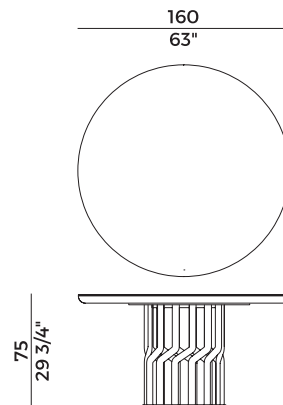

Informazioni tecniche \ *Technical information*

Descrizione tecnica \ *Technical description*

Tavolo con piano circolare Ø160 con base in massello di frassino e piano in marmo nelle finiture disponibili a collezione.
Piastra della base in ottone brunito.
Finiture di collezione.

*Table with circular top Ø160 with base in solid ash wood and top in the marbles as per collection.
Base plate in bronzed brass.
Finishes as per collection.*

Dimensioni \ *Dimensions*

IMBALLAGGIO

2 crt = m³ 3.05

Table with circular top available in the following two versions:

- fixed version Ø160 with base in solid ash wood and top in the marbles as per collection.
- extendable version Ø140 with base in solid ash wood and top with central extension. Base plate in bronzed brass. Finishes as per collection.