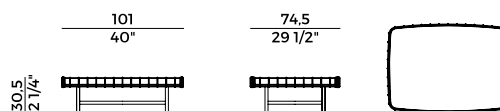

888/TBR
tavolino \ coffee table