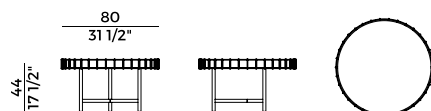

Collection of coffee tables and pouf, with anthracite embossed lacquered metal structure. Frame with plaited hide leather rope or dark brown "Gassa" rope. Coffee tables with rectangular or round top available in black back-painted glass, laminated porcelain, HPL or marble. Rectangular pouf with cushion with removable covers.