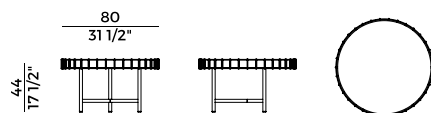

Collection of coffee tables and pouf, with anthracite embossed lacquered metal structure. Frame with plaited hide leather rope or dark brown "Gassa" rope. Coffee tables with rectangular or round top available in black back-painted glass, laminated porcelain, HPL or marble. Rectangular pouf with cushion with removable covers.