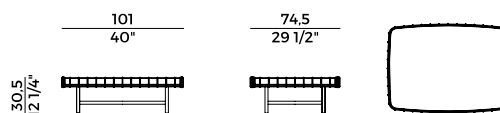

888/TBR

tavolino \ coffee table