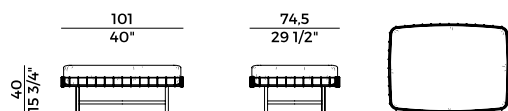

888/CQR-IN

pouf \ pouf