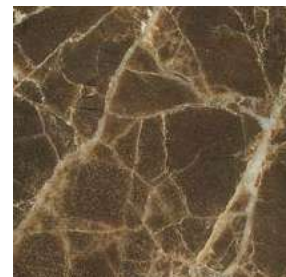

Gassa Testa di Moro \
Gassa Dark Brown

Cuoio \
Hide Leather

Finiture piano \

Top finishes

Vetro \ *Glass*

Retroverniciato nero \
Black back-painted glass

Finiture \ *Finishes*

Finiture piano \ *Top finishes*

Marmo \ *Marble*

Bianco Carrara Opaco \
Matt White Carrara

Bianco Carrara Lucido \
Glossy White Carrara

Dark Emperador \
Dark Emperador

Iron Silver \
Iron Silver

Grigio Carnico \
Grigio Carnico

HPL \ *HPL*

Bianco \
White