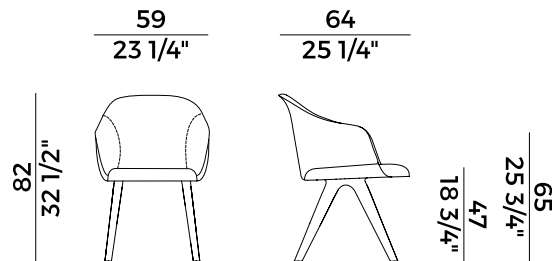

Informazioni tecniche \ *Technical information*

Descrizione tecnica \ *Technical description*

Poltrona con seduta e schienale imbottiti in poliuretano espanso ignifugo e struttura in frassino o noce Canaletto. Base fissa in frassino o noce Canaletto. Finiture e rivestimenti di collezione.

Armchair with seat and back padded in fire retardant polyurethane foam. Ash wood or Canaletto walnut frame. Base in ash wood or Canaletto walnut. Finishes and coverings as per collection.

Dimensioni \ *Dimensions*

Consumi stoffe \ *Fabric and leather requirements*

FABRIC / LEATHER REQUIREMENTS				FABRIC / LEATHER REQUIREMENTS			
		x1	x2			x1	x2
	H 140	ml 1,40	ml 2,80		H 140	yd 1,55	yd 3,10
	LEATHER	m² 3,00			LEATHER	ft² 32, 50	

PACKAGING

1 x box = m³ 0,35
gross weight - Kg 13