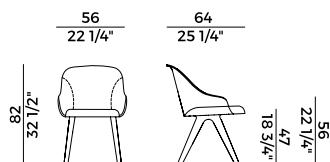

Collezione Lyz \

Lyz collection

Sedia e poltroncina con seduta e schienale imbottiti in poliuretano espanso ignifugo. In due versioni:
- con dettaglio in frassino o noce Canaletto.

- seduta tutta imbottita
Disponibili con le seguenti basi:
- Base fissa in frassino o noce Canaletto;
- Base giravole quattro razze in metallo verniciato Aval o nero goffrato;
- Base centrale a cono girevole in metallo verniciato antracite goffrato o nero goffrato con meccanismo di ritorno;
- Base a slitta in metallo verniciato goffrato o nero goffrato;
- Base a cantilever in metallo verniciato goffrato o nero goffrato;
Finiture e rivestimenti di collezione.

Chair and armchair with seat and back padded in fire retardant polyurethane foam. Available in two versions:
- with Ash wood or Canaletto Walnut detail.

- fully padded seat.
Available with different bases:
- Fixed version with base in ash wood or Canaletto walnut;
- Four star swivel base in embossed Aval or black painted metal;
- Central base with revolving cone in anthracite or black embossed painted metal with return mechanism;
- Sled legs in anthracite or black embossed painted metal;
- Cantilever base in anthracite or black embossed painted metal;
Finishes and coverings as per collection.

918
sedia \ chair