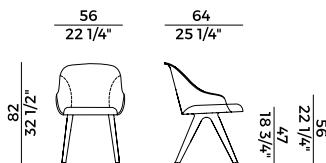

**Collezione Lyz **
Lyz collection

Sedia e poltroncina con seduta e schienale imbottiti in poliuretano espanso ignifugo. In due versioni:
- con dettaglio in frassino o noce Canaletto.

- seduta tutta imbottita
Disponibili con le seguenti basi:
- Base fissa in frassino o noce Canaletto;
- Base giravole quattro razze in metallo verniciato Aval o nero goffrato;
- Base centrale a cono girevole in metallo verniciato antracite goffrato o nero goffrato con meccanismo di ritorno;
- Base a slitta in metallo verniciato goffrato o nero goffrato;
- Base a cantilever in metallo verniciato goffrato o nero goffrato;
Finiture e rivestimenti di collezione.

*Chair and armchair with seat and back padded in fire retardant polyurethane foam. Available in two versions:
- with Ash wood or Canaletto Walnut detail.*

*- fully padded seat.
Available with different bases:
- Fixed version with base in ash wood or Canaletto walnut;
- Four star swivel base in embossed Aval or black painted metal;
- Central base with revolving cone in anthracite or black embossed painted metal with return mechanism;
- Sled legs in anthracite or black embossed painted metal;
- Cantilever base in anthracite or black embossed painted metal;
Finishes and coverings as per collection.*

918
sedia \ chair