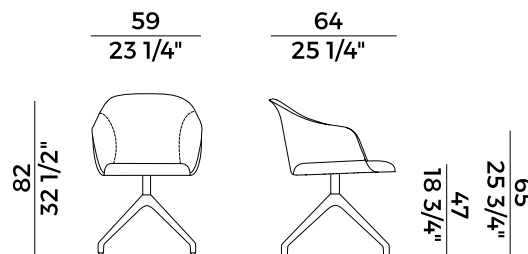

Informazioni tecniche \ *Technical information*

Descrizione tecnica \ *Technical description*

Poltrona girevole con seduta e schienale imbottiti in poliuretano espanso ignifugo e struttura in frassino o noce Canaletto. Base girevole a quattro razze in metallo verniciato Aval goffrato o nero goffrato. Finiture e rivestimenti di collezione.

Swivel armchair with seat and back padded in fire retardant polyurethane foam. Ash wood or Canaletto walnut frame. Four-star swivel base in embossed Aval or black painted metal. Finishes and coverings as per collection.

Dimensioni \ *Dimensions*

Consumi stoffe \ *Fabric and leather requirements*

FABRIC / LEATHER REQUIREMENTS				FABRIC / LEATHER REQUIREMENTS			
		x1	x2			x1	x2
	H 140	ml 1,40	ml 2,80		H 140	yd 1,55	yd 3,10
	LEATHER	m² 3,00			LEATHER	ft² 32,50	
PACKAGING							
				1 x box = m³ 0,35			
				gross weight - Kg 15