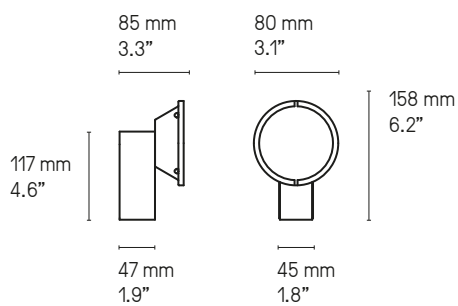

Applique XS V1 – Wall light XS V1