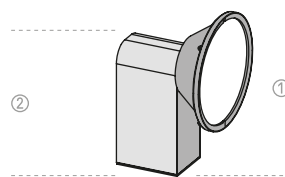

Lampe de table – Table lamp

Lampes de table – Table lamps

A Wonder PB/SG	E Wonder SG/SB
B Wonder PG/MA	F Wonder SN/LB
C Wonder PN/DR	G Wonder SG/VG
D Wonder SB/GU	H Wonder SB/DB