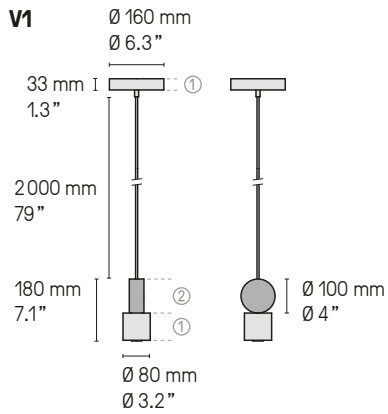

Suspensions – Pendants Calé(e)

Calé(e) V1 SB/SG