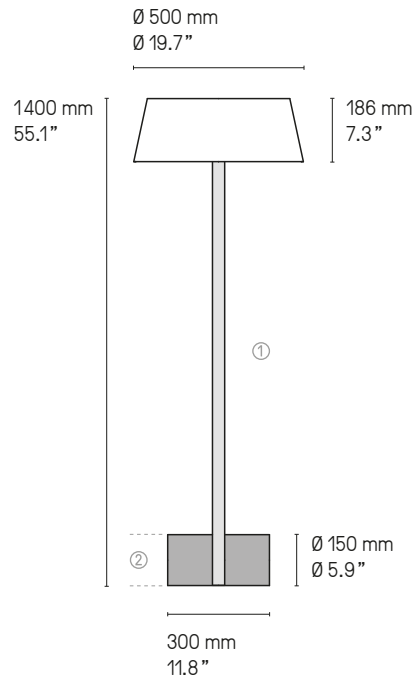

Suspensions, lampes, lampadaires
Pendants, table & floor lamps
Câble textile (longueur ≈ 2 m)
Textile cable (length ≈ 79")

*La longueur standard des câbles est de 2 mètres
mais elle peut être diminuée à l'installation.
The standard height of the cables is 2 meters (79")
but can be adjusted to less during installation.*

XL

XS

Lampe Calé(e) XS SN/SG

Lampadaires – Floor lamp Calé(e)

XL

XS

Version LED et DALI sur demande.
 LED and DALI version upon request.

Calé(e) XL SB/SG