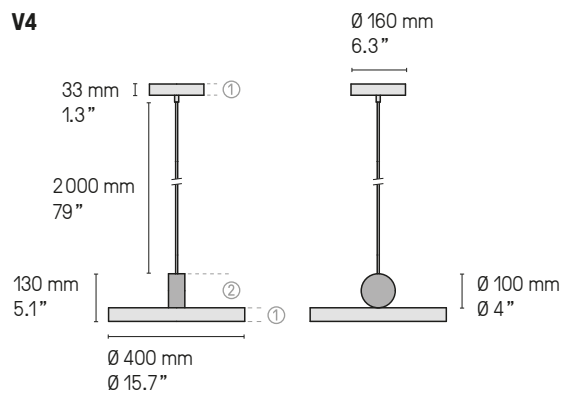

Calé(e) V4 SB/SG

Le petit disque du dessous sera toujours en finition ①
The small centered disc on the bottom always comes in finish ①