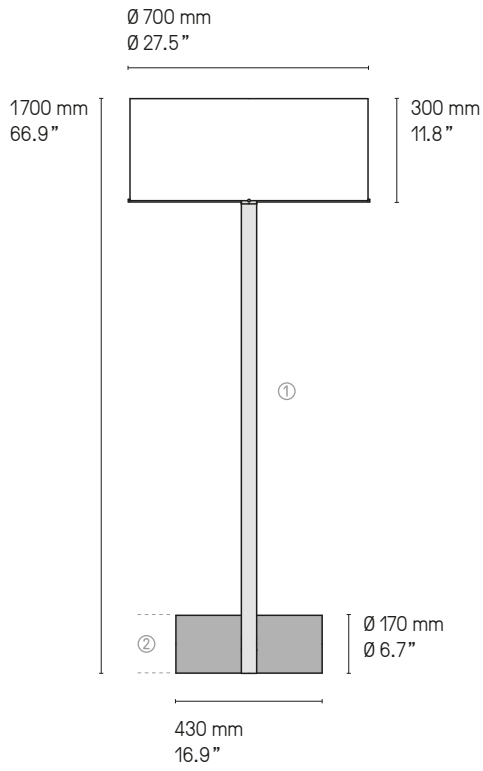

Suspensions, lampes, lampadaires
Pendants, table & floor lamps
Câble textile (longueur ≈ 2 m)
Textile cable (length ≈ 79")

*La longueur standard des câbles est de 2 mètres
mais elle peut être diminuée à l'installation.
The standard height of the cables is 2 meters (79")
but can be adjusted to less during installation.*

XL

XS

Lampe Calé(e) XS SN/SG

Lampadaires – Floor lamp Calé(e)

XL

XS

Version LED et DALI sur demande.
 LED and DALI version upon request.

Calé(e) XL SB/SG