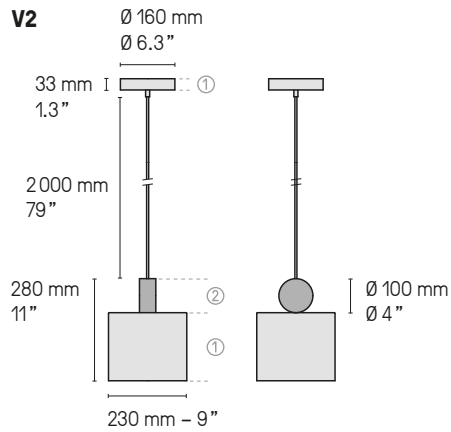

Calé(e) V2 SB/SG