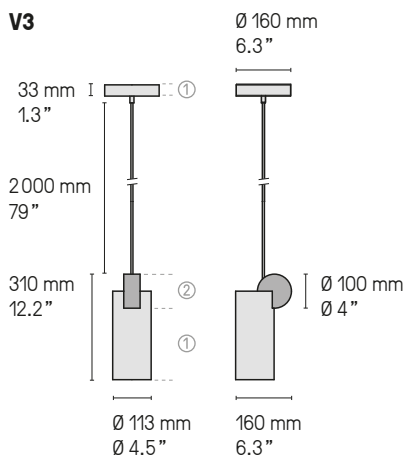

Calé(e) V3 SB/SG