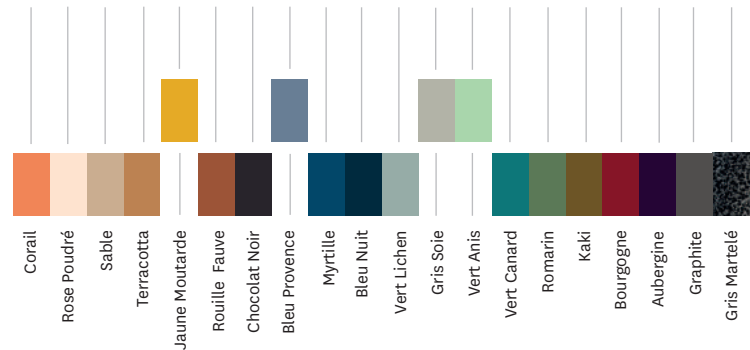

- Available in the color charts ESSENTIELS, TENDANCES and BRUT VERNIS
- Exist in 3 different heights

TOLIX®

Meubles Tabourets

Designed by Frédéric Gaunet

Product specifications

Dimensions	MT500	MT750	MT1335
HEIGHT	54 cm	77 cm	133.5 cm
LENGTH	31 cm	31 cm	31 cm
DEPTH	31 cm	31 cm	31 cm

Designer	Frédéric Gaunet
Use	TOLIX® maison
Material	Steel
Finishes / Colors	Available in the colors and finishes of the color charts ESSENTIELS, TENDANCES and BRUT VERNIS
Weights	8.0 kg (MT500) - 11.0 kg (MT750) - 18.0 kg (MT1335)

Tolix® Brut Vernis

Tolix® Essentiels

Tolix® Tendances

TOLIX®