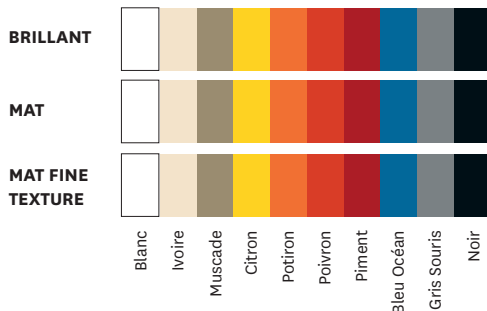

Meubles Tabourets *

Designed by Frédéric Gaunet

*Stool Shelves

Conceived by designer Frédéric Gaunet, the Stool Shelf is a storage unit, and for the smallest size, also a stool. It lives happily in any room: as a night table in a bedroom, next to a couch in the living room, as accessible furniture in the bathroom... Decidedly contemporary and yet perfectly vintage, Stool Shelves work with all styles. They come in three heights: MT500, MT750 and MT1335. Available in any of the colors and finishes in the ESSENTIELS, TENDANCES and BRUT VERNIS color charts, they also exist in a perforated version.

- Available in the color charts ESSENTIELS, TENDANCES and BRUT VERNIS
- Exist in 3 different heights

TOLIX®

Meubles Tabourets

Designed by Frédéric Gaunet

Product specifications

Dimensions	MT500	MT750	MT1335
HEIGHT	54 cm	77 cm	133.5 cm
LENGTH	31 cm	31 cm	31 cm
DEPTH	31 cm	31 cm	31 cm

Designer	Frédéric Gaunet
Use	TOLIX® maison
Material	Steel
Finishes / Colors	Available in the colors and finishes of the color charts ESSENTIELS, TENDANCES and BRUT VERNIS
Weights	8.0 kg (MT500) - 11.0 kg (MT750) - 18.0 kg (MT1335)

Tolix® Brut Vernis

Tolix® Essentiels

Tolix® Tendances

TOLIX®