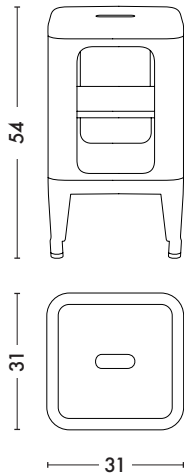

Meubles Tabourets *

Designed by Frédéric Gaunet

*Stool Shelves

Conceived by designer Frédéric Gaunet, the Stool Shelf is a storage unit, and for the smallest size, also a stool. It lives happily in any room: as a night table in a bedroom, next to a couch in the living room, as accessible furniture in the bathroom... Decidedly contemporary and yet perfectly vintage, Stool Shelves work with all styles. They come in three heights: MT500, MT750 and MT1335. Available in any of the colors and finishes in the ESSENTIELS, TENDANCES and BRUT VERNIS color charts, they also exist in a perforated version.

- Available in the color charts ESSENTIELS, TENDANCES and BRUT VERNIS
- Exist in 3 different heights

TOLIX®

Meubles Tabourets

Designed by Frédéric Gaunet

Product specifications

Dimensions	MT500	MT750	MT1335
HEIGHT	54 cm	77 cm	133.5 cm
LENGTH	31 cm	31 cm	31 cm
DEPTH	31 cm	31 cm	31 cm