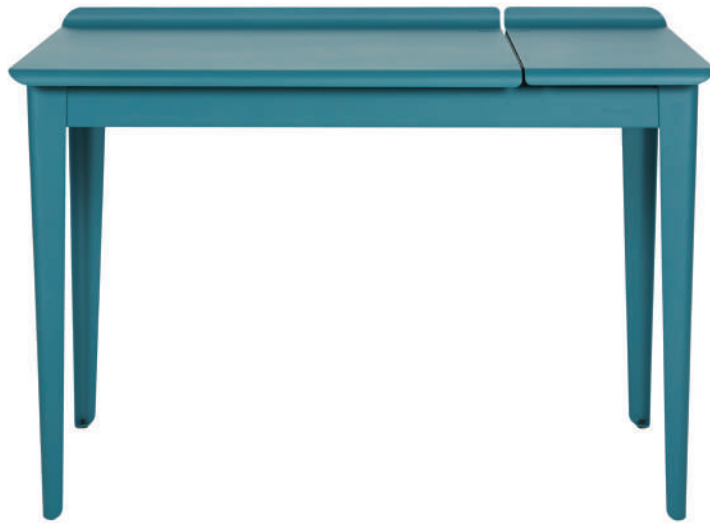

Bureau clapet^{*}

Designed by Sebastian Bergne Ltd.

*Flap desk

Small in size, the TOLIX® Flap Desk slips easily into small spaces. Put away documents and pencils using its flap. With a hole for cables, it is ready for a computer. In an entrance hall or on a mezzanine, it is perfect as a desk corner. Try it as a makeup table in a bedroom. It comes in all the colors and finishes from the TOLIX® ESSENTIELS, TENDANCES and BRUT VERNIS color charts.

TOLIX®

Bureau clapet

Designed by Sebastian Bergne Ltd.

Product specifications

Designer	Sebastian Bergne
Use	TOLIX maison
Material	Steel
Finishes / Colors	Available in the colors and finishes of the color charts ESSENTIELS and TENDANCES

Dimensions

LENGTH	105 cm
WIDTH	57 cm
TOP HEIGHT	75 cm
MAX HEIGHT	78 cm
WEIGHT	21 kg

Tolix® Essentiels

Tolix® Tendances

TOLIX®