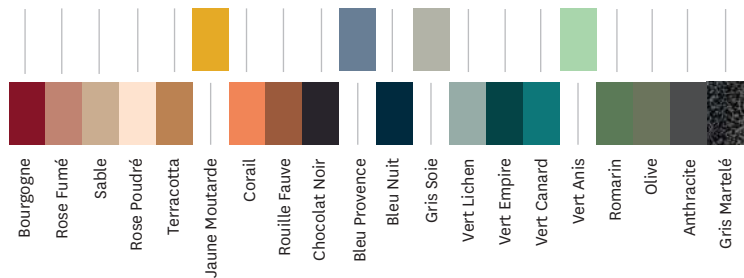

Tolix® Tendances