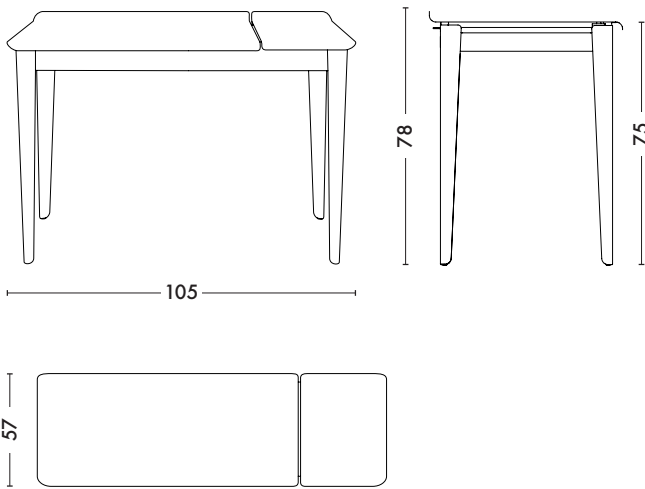

Bureau clapet

Designed by Sebastian Bergne Ltd.

Product specifications