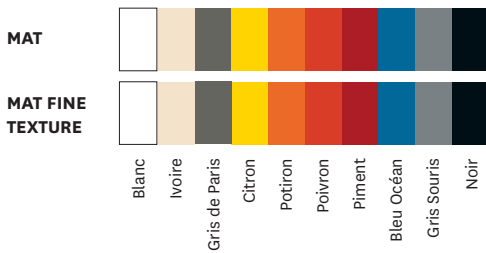

Tolix® Essentiels