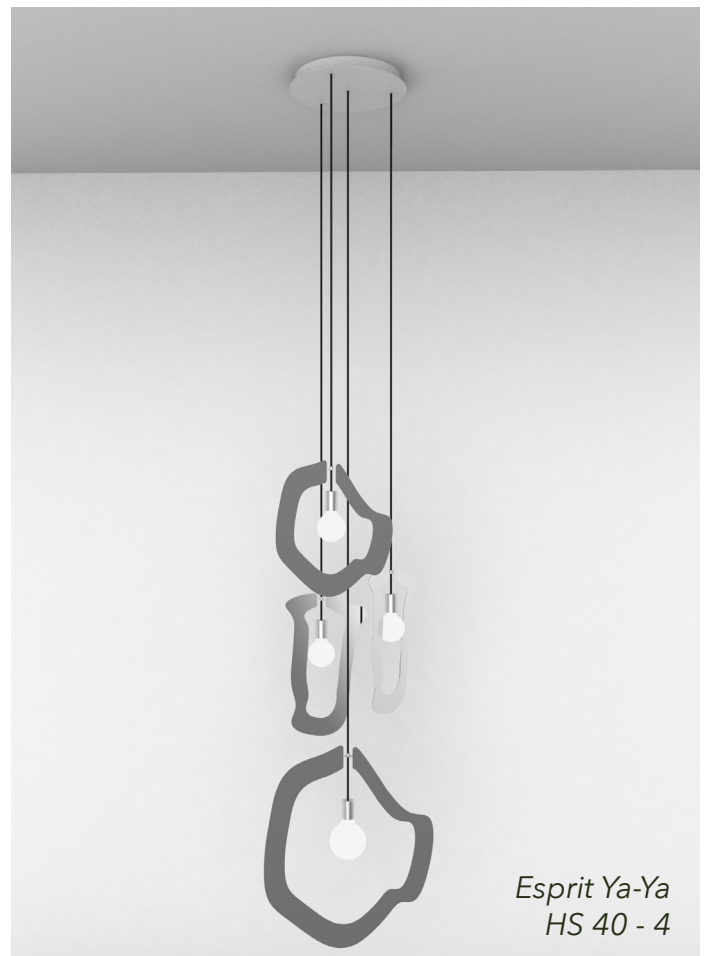

For all our ceiling & pendant lights, we supply hanging solutions and systems, allowing a depart of suspension point.
We also developped hanging solutions to help for harmonious presentation of several pendants on the same base.
The systems have been studied for an easy assembly by professionals.

Ice Absolut
HS 70 - 3F

**MUTIPLE
HANGINGS**

HS 40

Small base, infinite possibilities.

SIDE VIEW	FRONT VIEW	REFERENCE	Ø*H (in mm)	AVAILABLE FINISHES	HOLES	PRICE
		HS 40 - F	400 x 42	Matt white (N°5001) Matt black (N°5002)	1 slot	305 €
		HS 40 - 3	400 x 42	Matt white (N°5003) Matt black (N°5004)	3	305 €
		HS 40 - 4	400 x 42	Matt white (N°5005) Matt black (N°5006)	4	310 €

HS 40

Small base, infinite possibilities.

SIDE VIEW	FRONT VIEW	REFERENCE	Ø*H (in mm)	AVAILABLE FINISHES	HOLES	PRICE
		HS 40 - 5	400 x 42	Matt white (N°5007) Matt black (N°5008)	5	315 €
		HS 40 - 6A	400 x 42	Matt white (N°5009) Matt black (N°5010)	6	320 €
		HS 40 - 6B	400 x 42	Matt white (N°5011) Matt black (N°5012)	6	320 €
		HS 40 - 7	400 x 42	Matt white (N°5013) Matt black (N°5014)	7	325 €

Belle d'I
HS 1 - 8

**DECENTRALIZED
MULTIPLE
HANGINGS**

HS1-8

HS 1-8

Multiple hanging - Decentralized system with 8 radial holes

SIDE VIEW	REFERENCE	Ø*H (in mm)	AVAILABLE FINISHES	HOLES	PRICE
	HS1-8	250 x 42	Matt white (N°5019) Matt black (N° 5020)	8	305 €
	Decentralizer hook (without cable)	20 x 45	White (N°5100) Black (N°5101) Transparent (N°5102)	-	20 €
	Electrical cable	-	See catalog	-	8 €/m