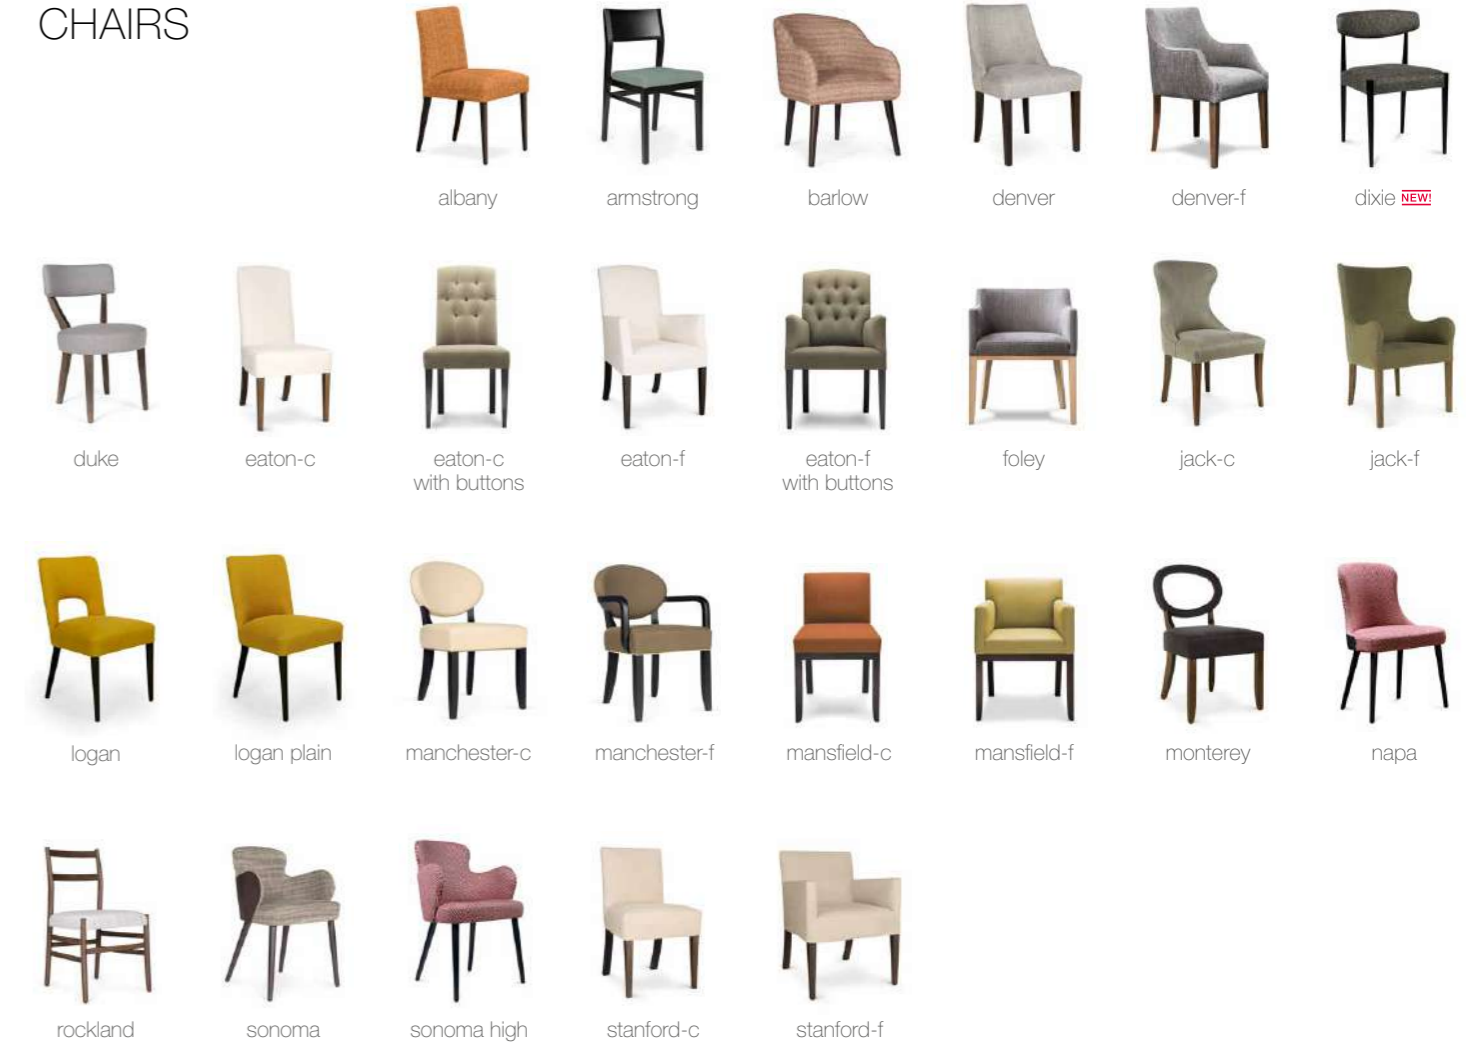

Dixie chair - Edwards/80

Luna table - Ash wood/ebony

Scott armchair - Flanagan/38

SECTIONALS

LONGCHAIRS

SOFAS

ARMCHAIRS

WING-CHAIRS

SOFA BEDS

CHAIRS

HIGHCHAIRS

POUFS

TABLES

SECTIONALS

bradley **NEW!**

branson