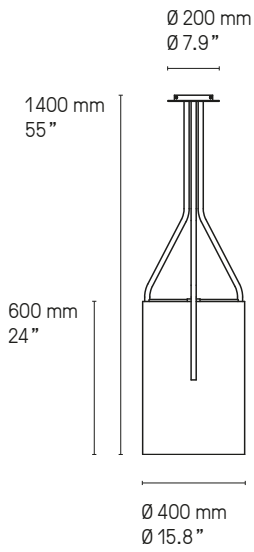

Suspension – Pendant L