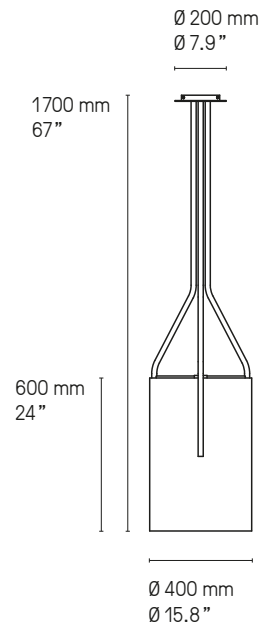

Suspension – Pendant XL