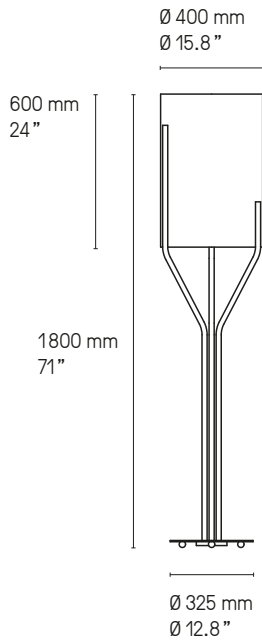

### Suspension – Pendant XS

**Lampadaire – Floor lamp L**

**Lampadaire – Floor lamp XL**

**Lampadaire – Floor lamp XXL**

**Lampadaire – Floor lamp XXS**

**Lampadaire – Floor lamp XS**

**Lampadaire – Floor lamp S**

Hauteur sur mesure, version LED et DALI sur demande.  
Custom heights, LED and DALI version upon request.