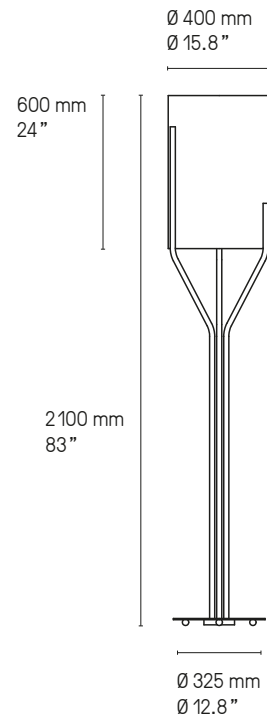

### Suspension – Pendant XS

**Lampadaire – Floor lamp L**

**Lampadaire – Floor lamp XL**

**Lampadaire – Floor lamp XXL**

**Lampadaire – Floor lamp XXS**

**Lampadaire – Floor lamp XS**

**Lampadaire – Floor lamp S**

Hauteur sur mesure, version LED et DALI sur demande.  
Custom heights, LED and DALI version upon request.