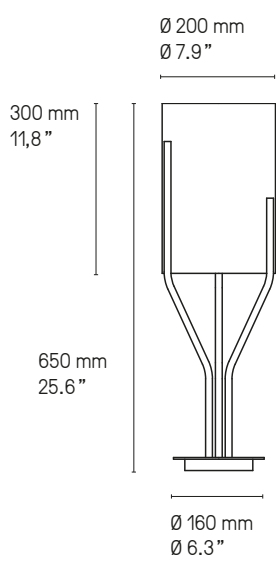

Lampe de table – Table lamp XS

Lampe de table – Table lamp Arborescence XS SB